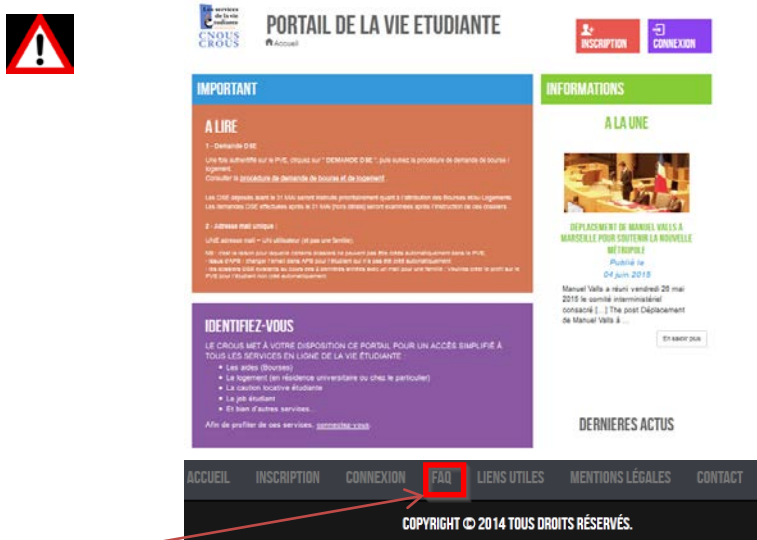

You are student, You are stayed in Crous : Pay your rent in 3 steps

1. Connect to the web portal "portail de la vie étudiante" : <http://portail-vie-etudiante.fr>

You need to register if you do not have your D.S.E file