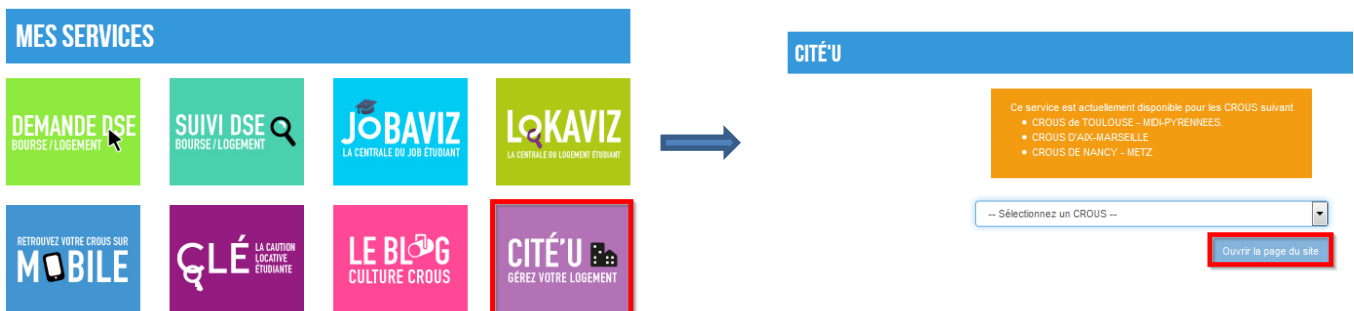

3. Clic on « Payer le loyer » and make your payment safely. A confrimation email will be sent to you.
You can also download your latest invoice.

CIT�S EN ATTENTE DE PAIEMENT			
D�but	Fin	Cit�	
19/09/2014	28/05/2015	CITE UNIVERSITAIRE CHAPOU	Payer le loyer � Dernier avis d'�ch�ance